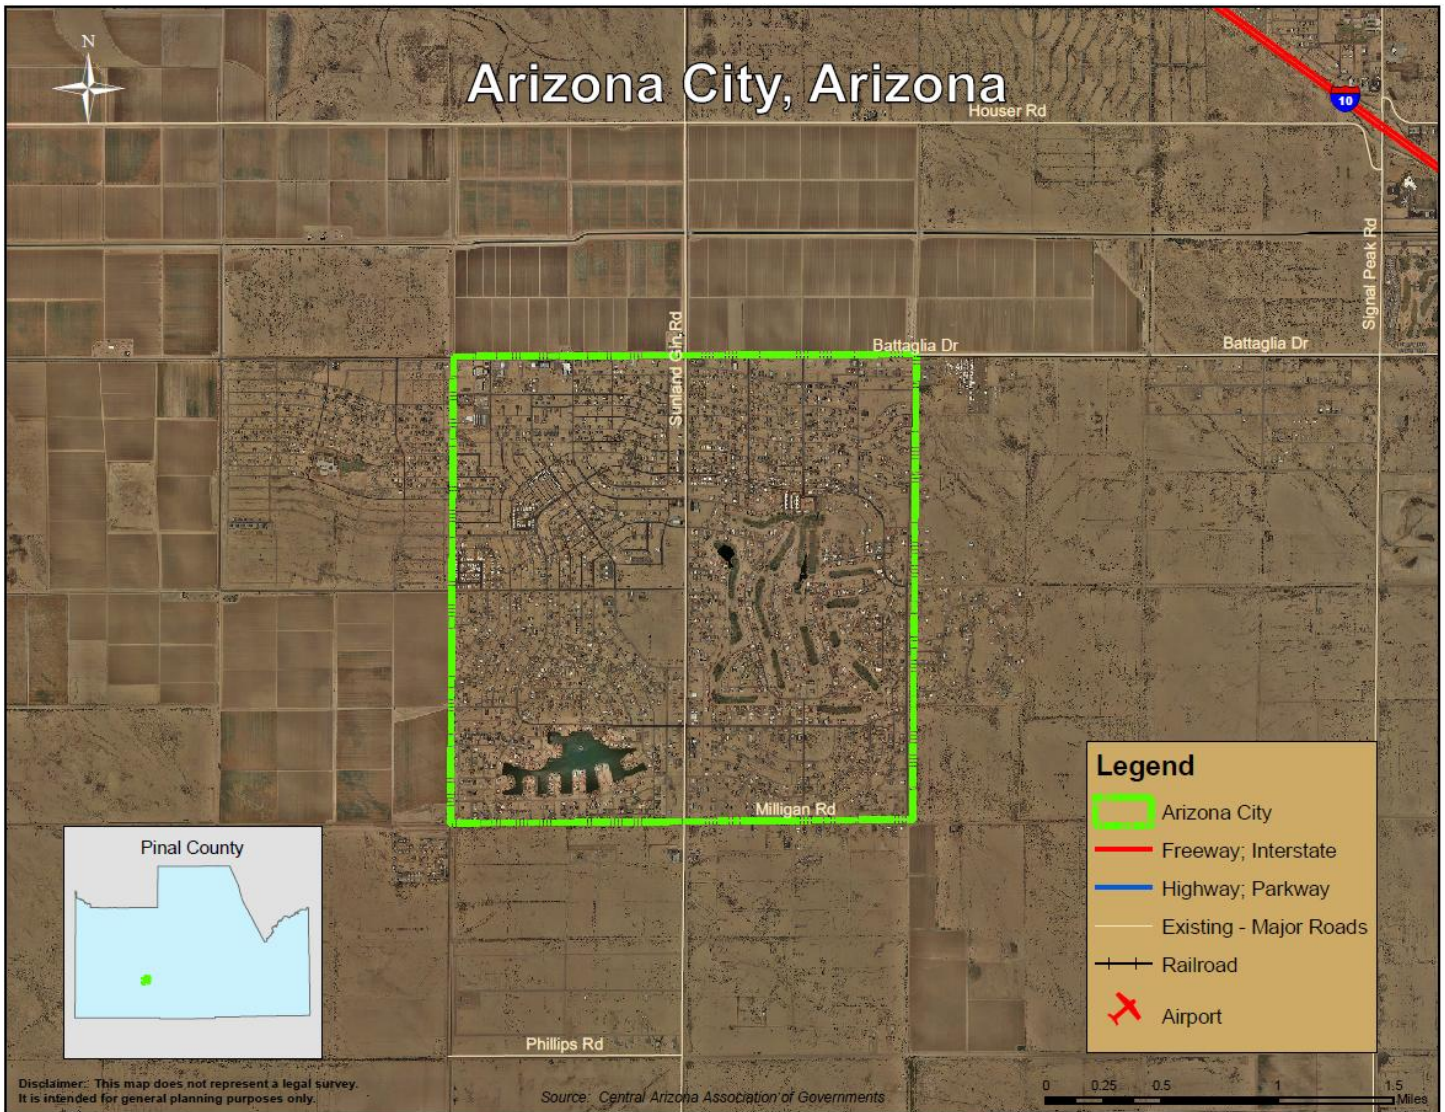

City Description

Arizona City (5 sq. miles) is a planned unincorporated planned community between Phoenix and Tucson Metropolitan areas. The community was founded in 1960 and is known for the productive agricultural rich land. The community has many full service retail stores and has a population of 7,090 in 2009. The community has many retirees and caters to many in the area.

Boundaries

Industry

A. Major locations and expansions in the past 5 years:

- Arizona City Sanitation Service
- Arizona City Golf Course
- Arizona City Fire Department
- Arizona City Post Office
- Domino's Pizza
- England Farming Partnership
- JMG Farming
- Knight Watch Security
- T & T Transport Express
- Toltec Elementary School District 22