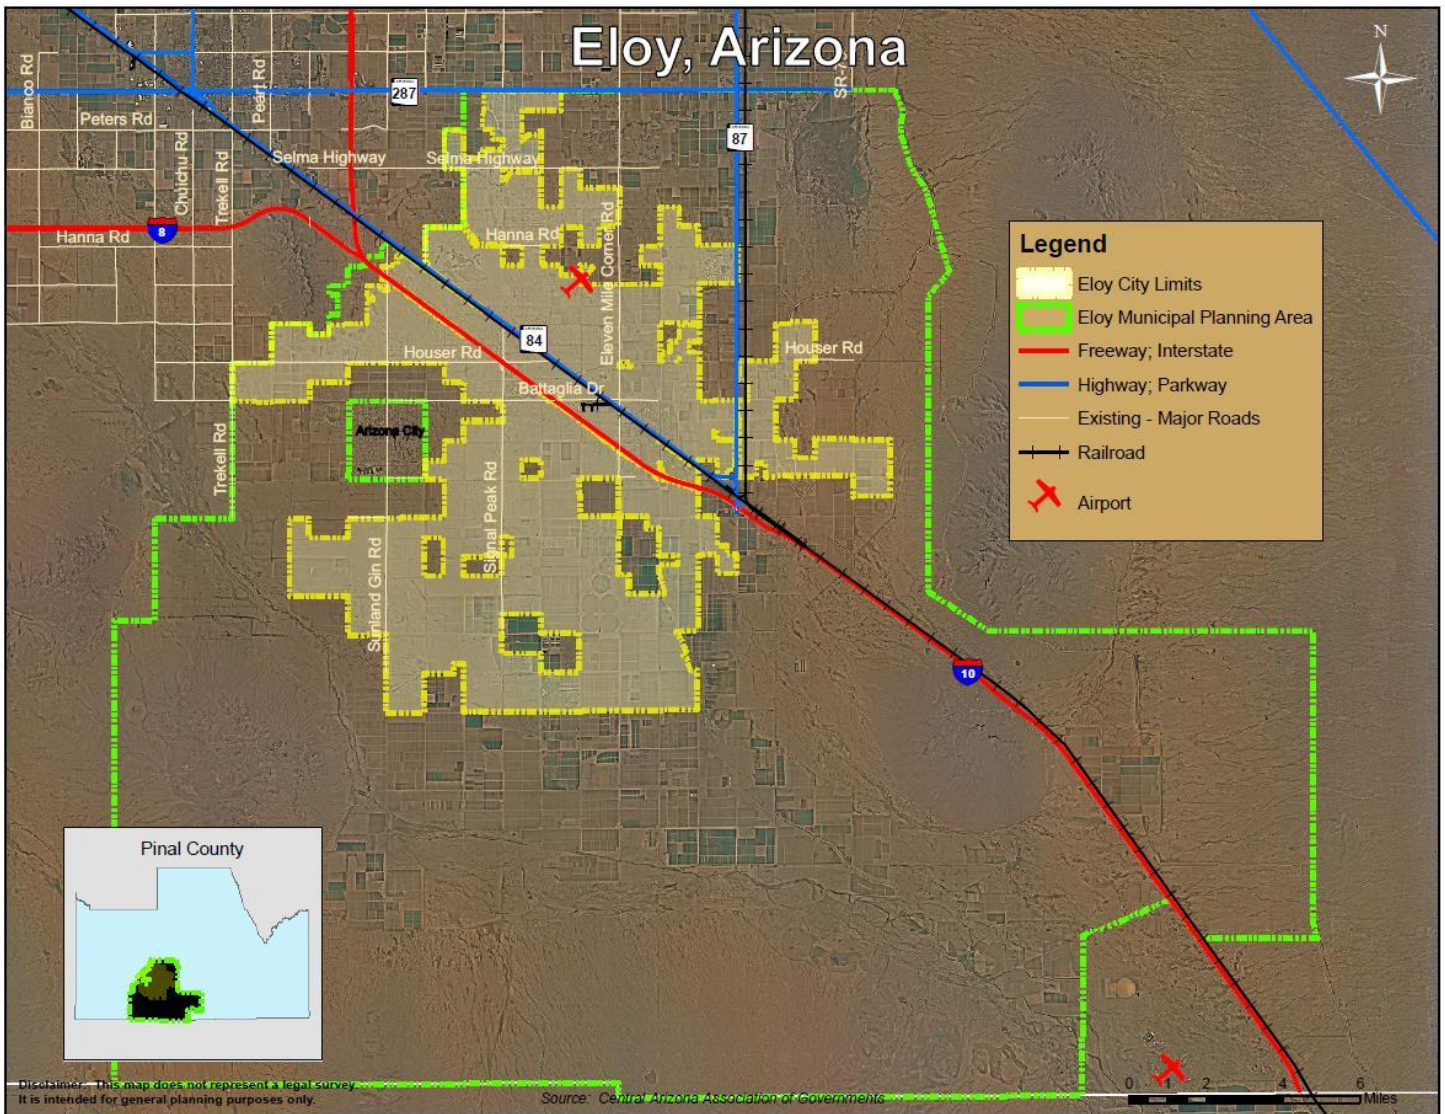

City Description

Eloy (110 sq. miles) is a agricultural, travel and commercial community adjacent to I-10 between Phoenix and Tucson. Eloy was founded in 1902 and incorporated in 1949. Eloy was formerly named Cotton City and now is a thriving area for travelers using many of the retail locations. Union Pacific has a line that runs along the community which adds to industrial commerce in the community. The population is 19,005 in 2009.

B. Mining Operations:

- None

Transportation

A. Airport information:

Eloy Municipal Airport with a lighted, paved 3,900-ft. runway

B. Rail (rail lines and/or rail yards):

- Union Pacific

C. Motor freight: