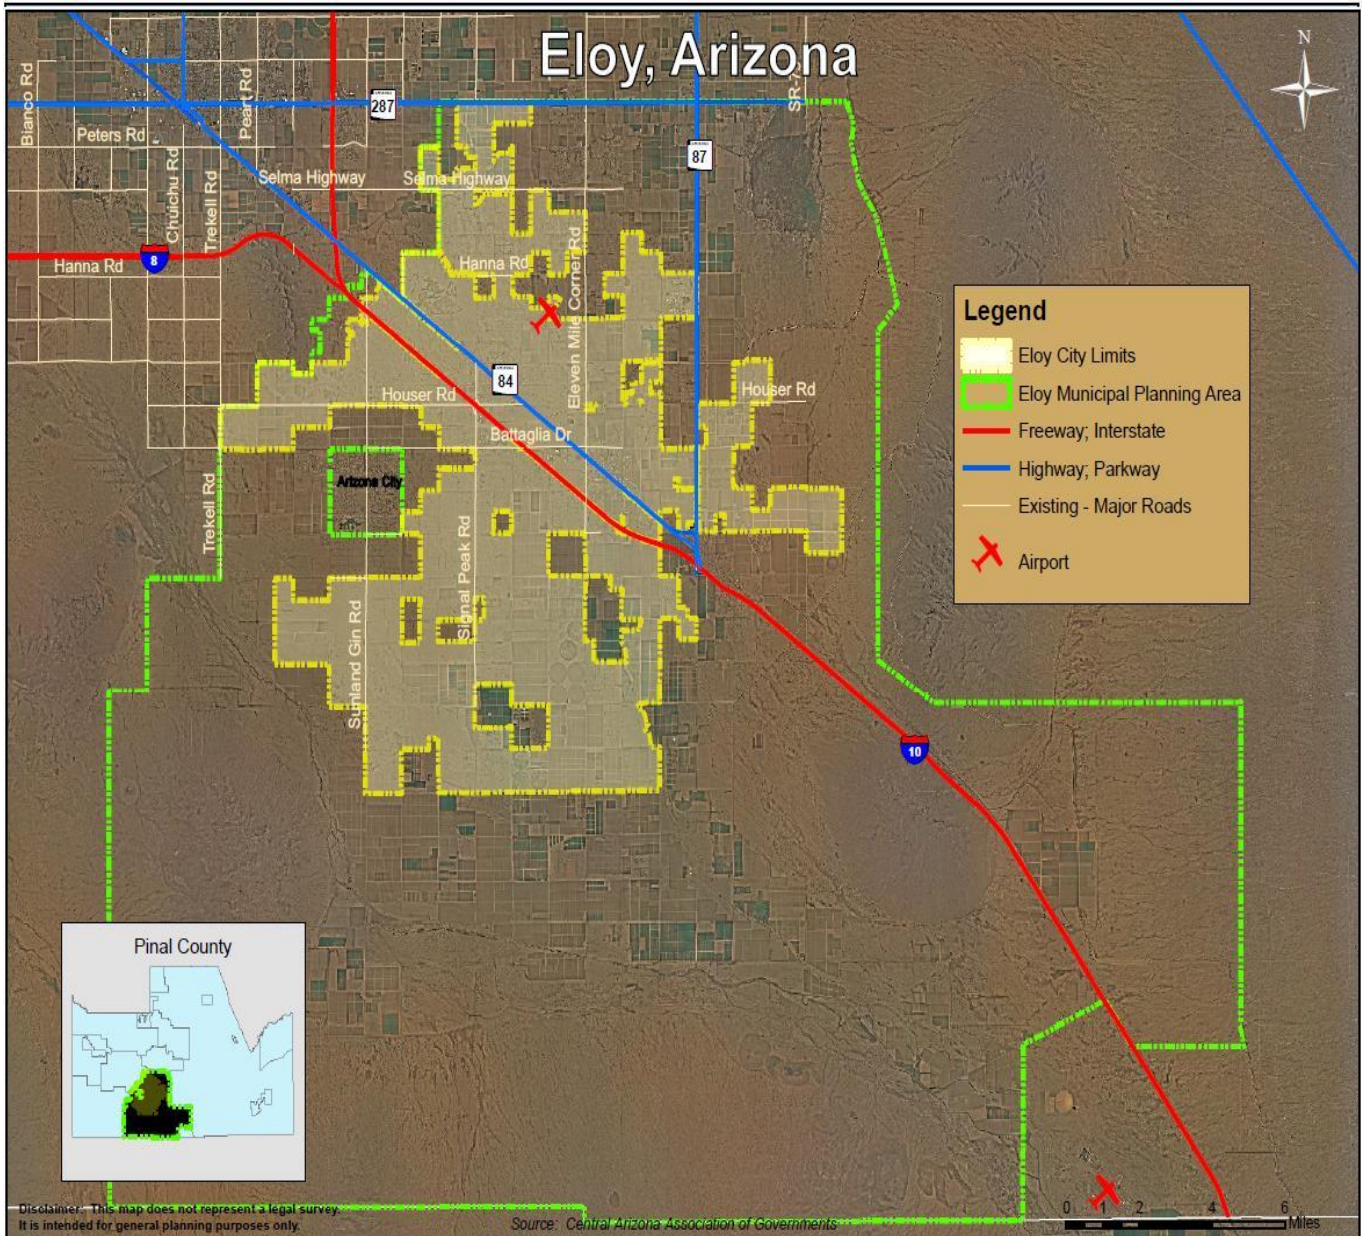

City Description

Eloy (110 sq. miles) is a agricultural, travel and commercial community adjacent to I-10 between Phoenix and Tucson. Eloy was founded in 1902 and incorporated in 1949. Eloy was formerly named Cotton City and now is a thriving area for travelers using many of the retail locations. Union Pacific has a line that runs along the community which adds to industrial commerce in the community. The population is 19,005 in 2009.

Boundaries

Industry

A. Major locations and expansions in the past 5 years:

- Eloy Elementary School Dist.
- Toltec Elementary School
Dist. #22
- CCA
- Truckstops of America
- Republic Plastics
- Santa Cruz Valley Union High
- Travelcenters of America
- Blue Beacon USA
- Central AZ Irrigation
Drainage Dist
- Owens Corning Insulation
Systems
- Arizona Pacific
Woodpreserving
- Otto Plastics Arizona, LLC
- San Juan Pools
- Skycast
- Townley Manufacturing
- HASA of Arizona
- Schuff Steele