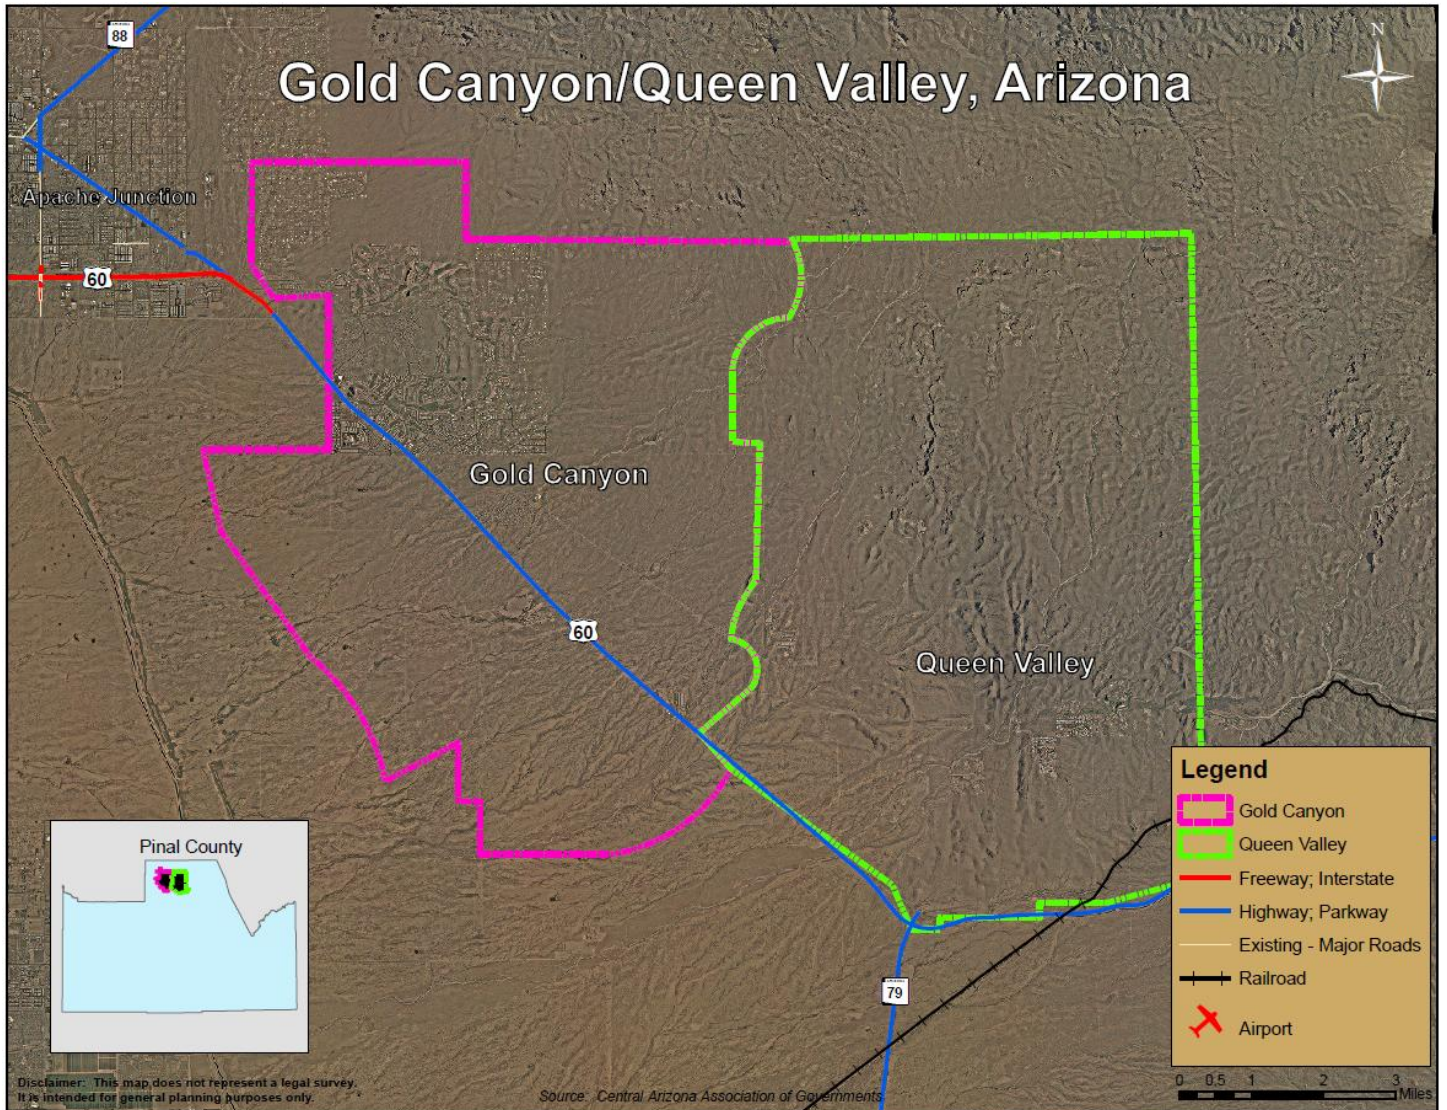

Gold Canyon/Queen Valley (approximately 27 sq. miles); population is 12,883 in 2009. Gold Canyon/Queen Valley are unincorporated areas in Pinal County. Retail and Services are a large part of the growth from the West and moving to the East from the Metropolitan Phoenix area. State Highway 60 between Phoenix and Superior is the major transportation corridor for the region and allows for many tourists and travelers to easily access service amenities. Highway 79 feeds into State Highway 60, which is another arterial leading to the Tucson Metropolitan area. The region's diversification allows for retail amenities that enhance the convenience and lifestyle for a warm dry climate that allows for many retirees to locate in the community.

Boundaries

Industry

A. Major locations and expansions in the past 5 years:

- Rosati's
- Gold Canyon Urgent Care
- Mountain Brew Coffee House
- New, large scale restaurant to open 01/11/2011
 - Address: 6900 E Hwy 60, Gold Canyon, AZ

- N/A

B. Mining:

- None

Transportation

A. Airport information:

- None

B. Rail (rail lines and/or rail yards):

C. Motor freight: