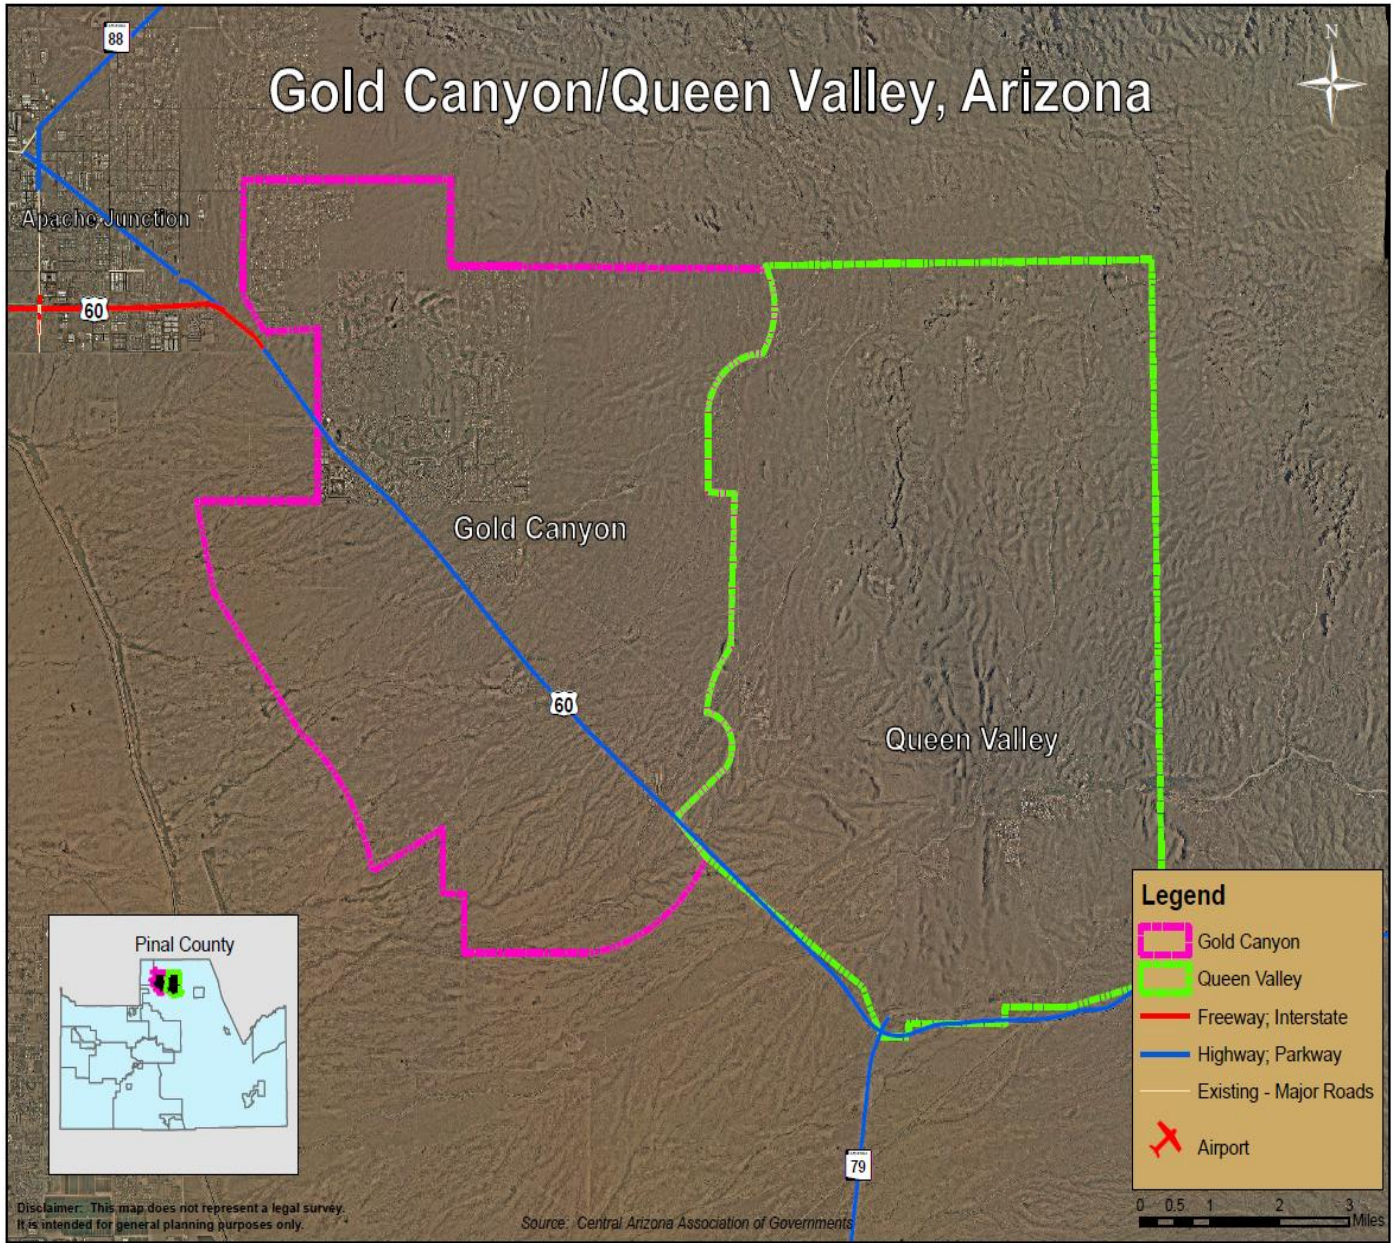

Gold Canyon/Queen Valley (approximately 27 sq. miles); population is 12,883 in 2009. Gold Canyon/Queen Valley are unincorporated areas in Pinal County. Retail and Services are a large part of the growth from the West and moving to the East from the Metropolitan Phoenix area. State Highway 60 between Phoenix and Superior is the major transportation corridor for the region and allows for many tourists and travelers to easily access service amenities. Highway 79 feeds into State Highway 60, which is another arterial leading to the Tucson Metropolitan area. The region's diversification allows for retail amenities that enhance the convenience and lifestyle for a warm dry climate that allows for many retirees to locate in the community.

Boundaries

Industry

A. Major locations and expansions in the past 5 years:

- Rosati's
- Gold Canyon Urgent Care
- Mountain Brew Coffee House
- New, large scale restaurant to open 01/11/2011
 - Address: 6900 E Hwy 60, Gold Canyon, AZ